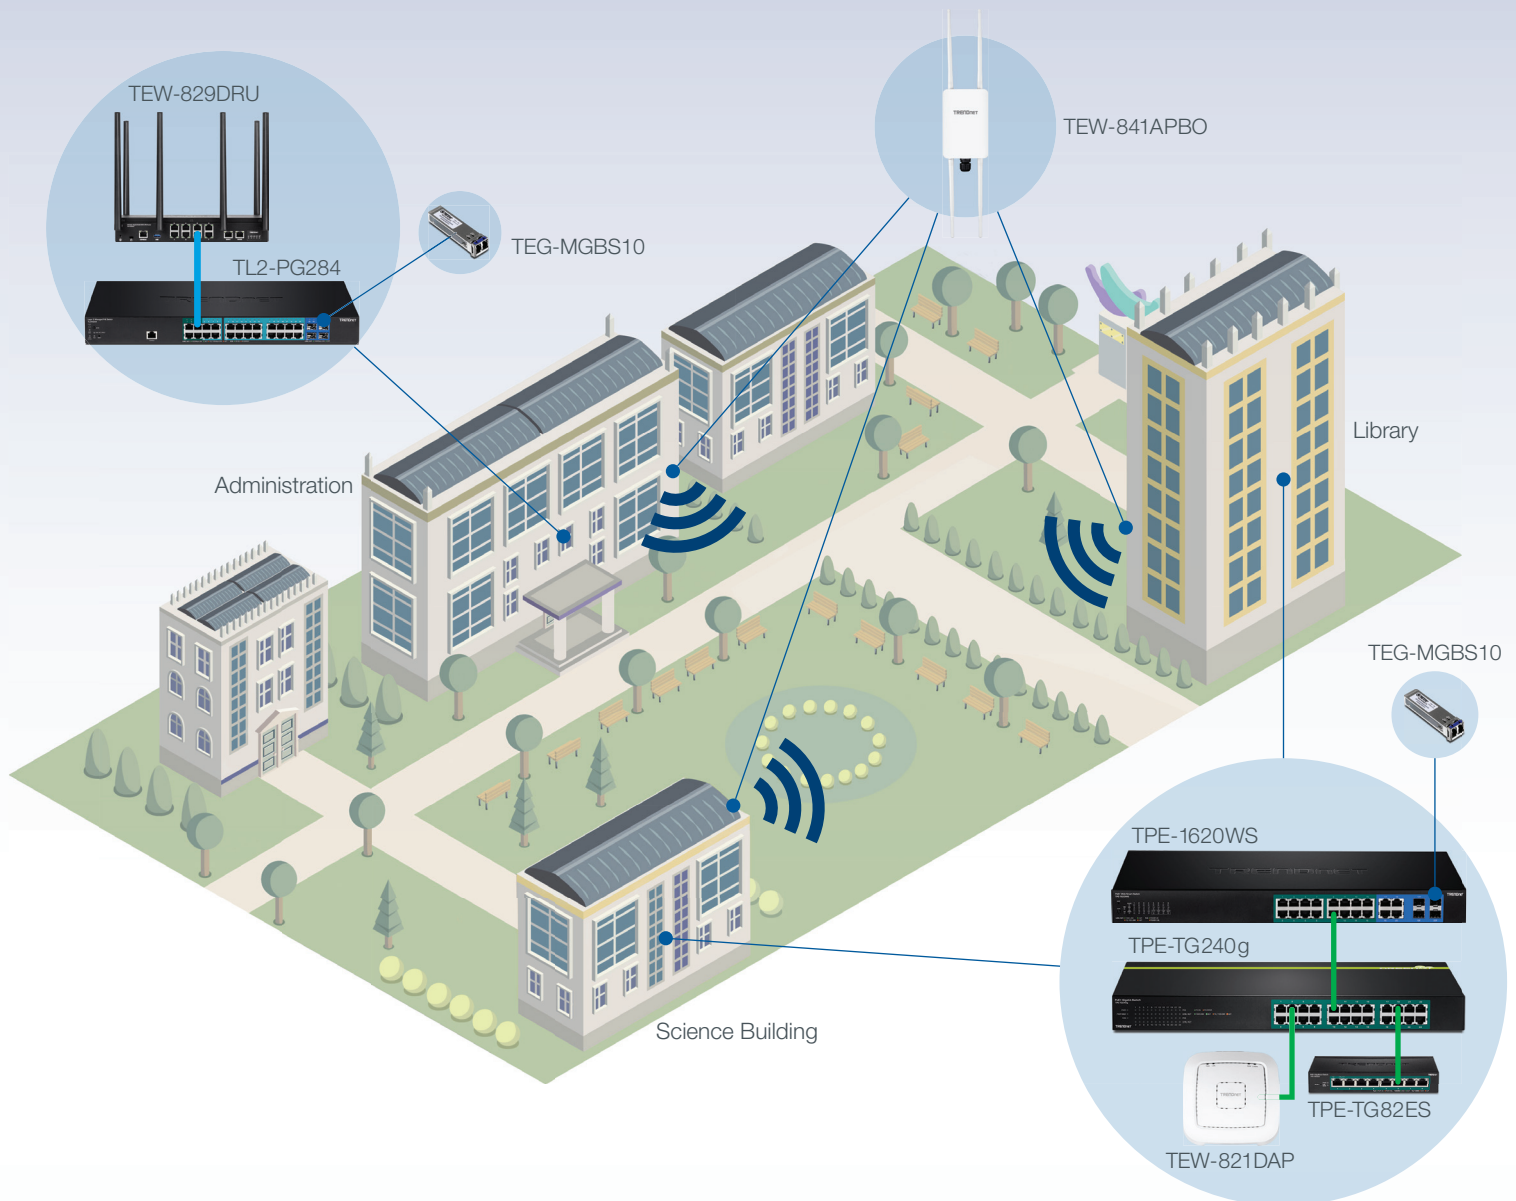

UNIVERSITIES & SCHOOL CAMPUSES

Campus networking solutions for both university staff and students. Fiber allows for long-distance networking to keep buildings connected to one another, and omni-directional outdoor APs provide wireless to the quad.

Featured TRENDnet Products