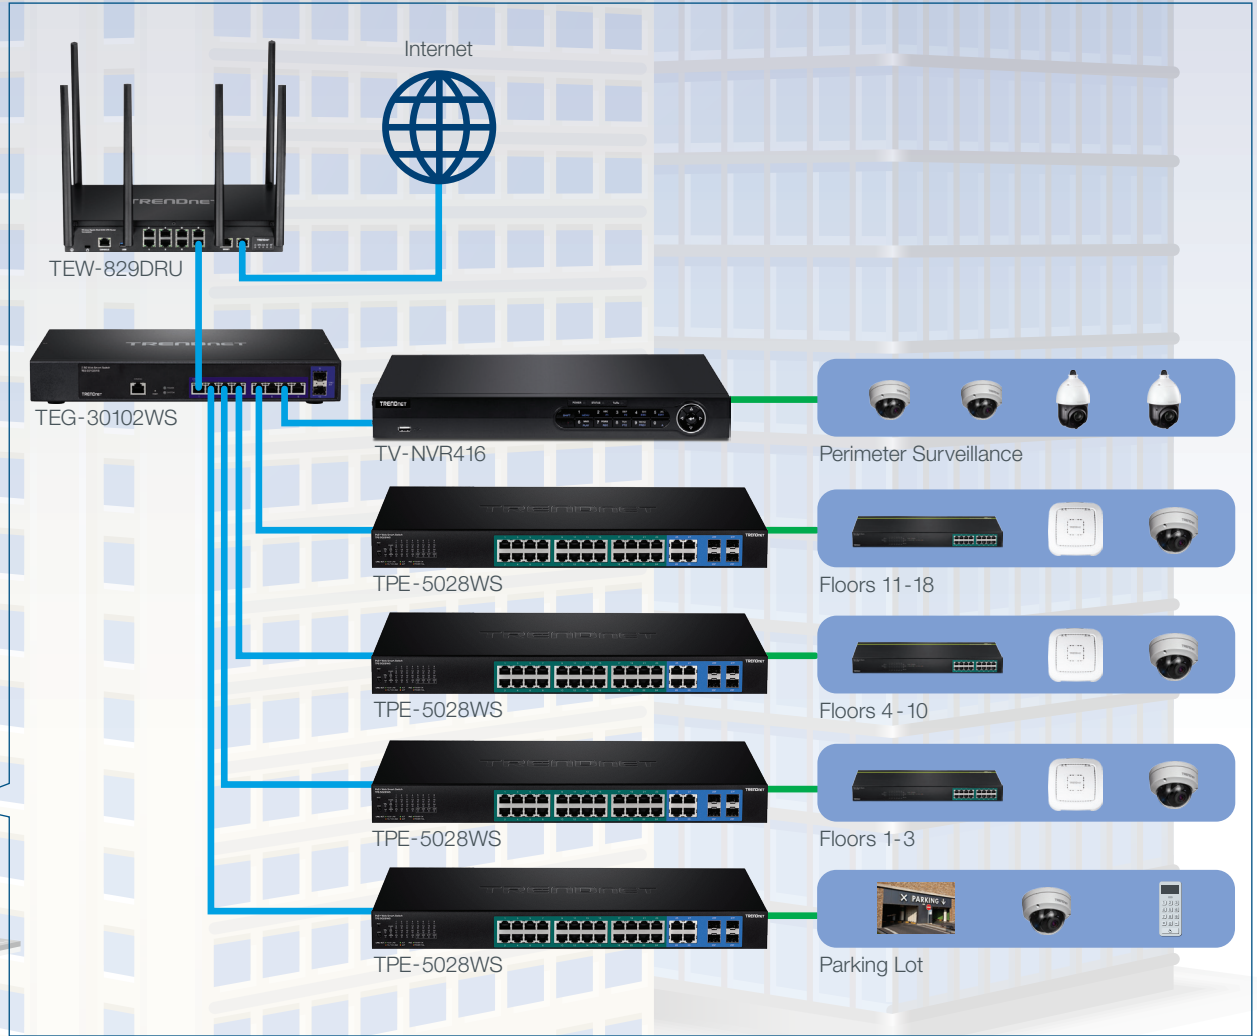

CORPORATE

Floor-to-floor network communications with end-to-end network surveillance solutions. High-performance switches and APs for reliable connectivity, and IP cameras and NVRs for building and employee protection.

Featured TRENDnet Products