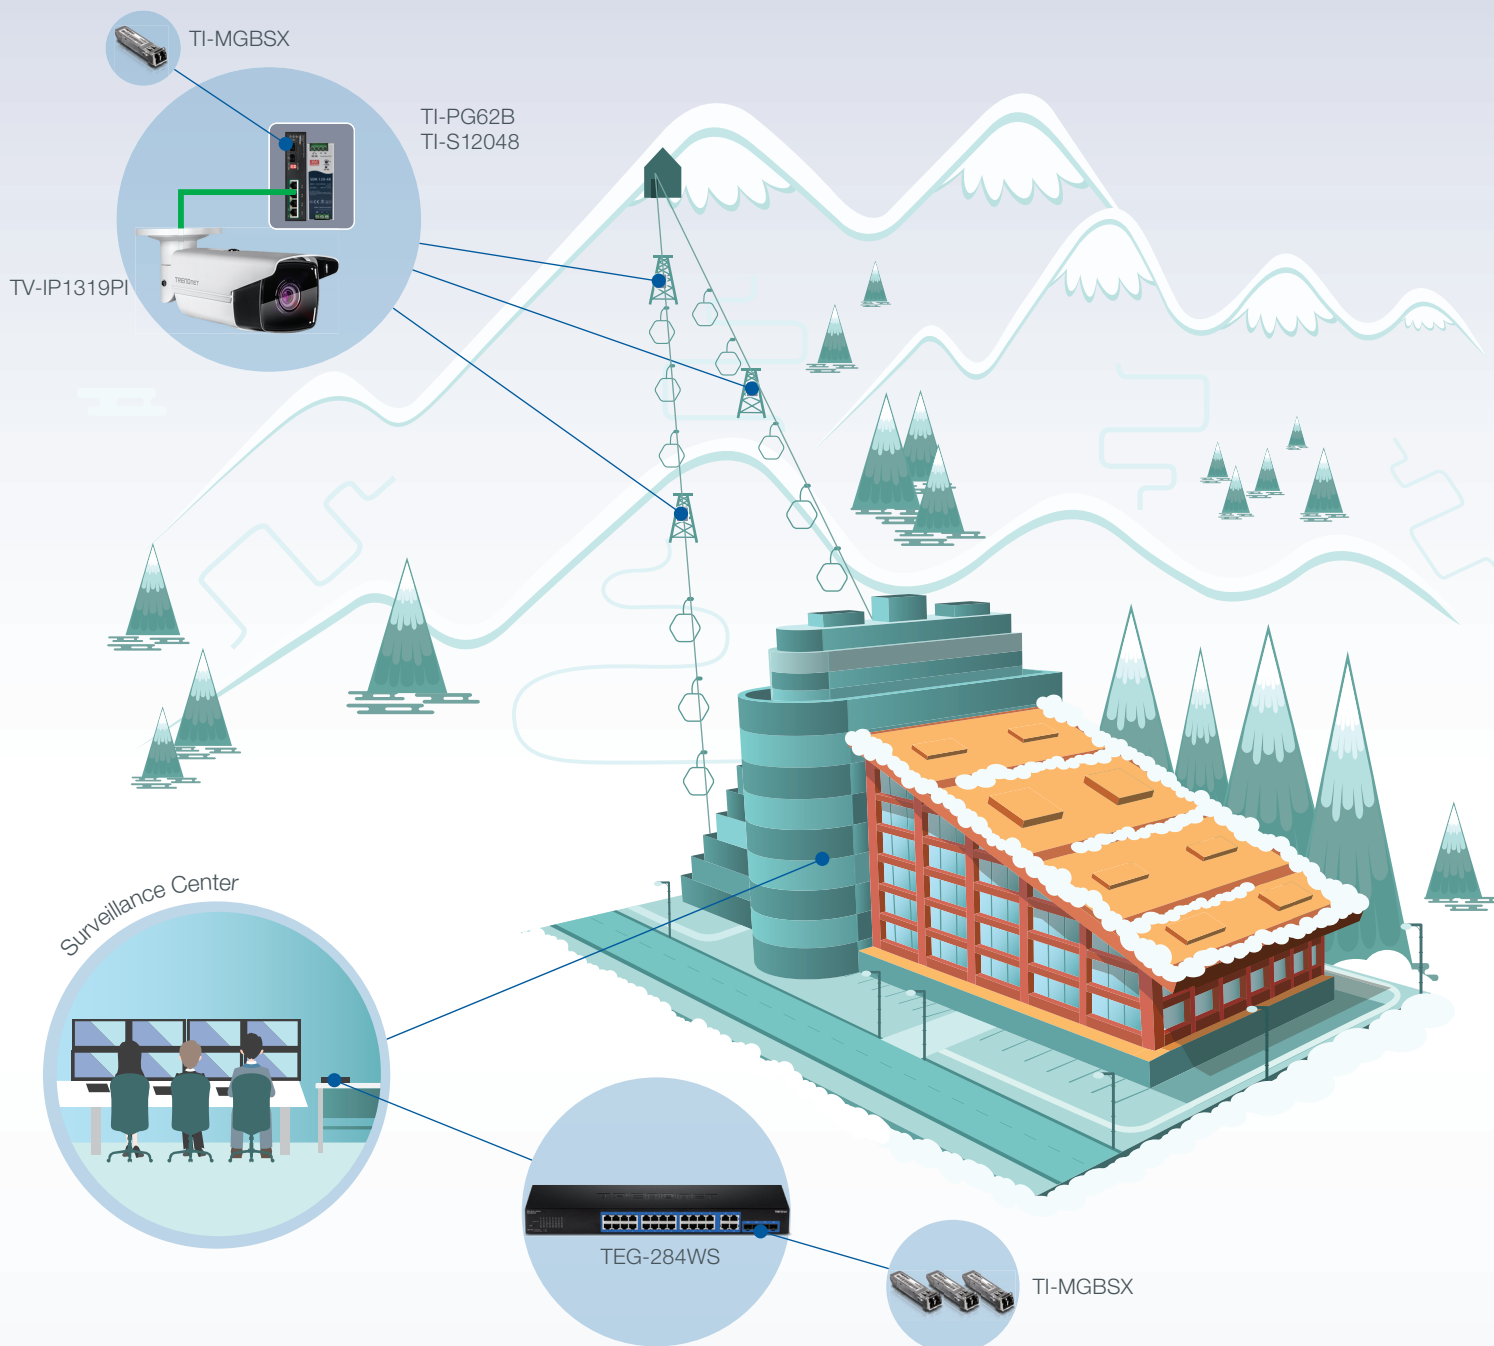

**TV-IP440PI**  
Indoor/Outdoor 2MP 1080p PoE+ IR  
PTZ Speed Dome Network Camera

**TPE-5028WS**  
28-Port Gigabit Web Smart  
PoE+ Switch

**TPE-TG160g**  
16-Port Gigabit PoE+ Switch

**TEW-821DAP**  
AC1200 Dual Band PoE Indoor  
Wireless Access Point

# VACATION SKI RESORT

Easily monitor and network high-volume outdoor traffic areas. Industrial solutions provide rugged networking hardware, designed for environments with harsh weather conditions and areas with vibration and shock.