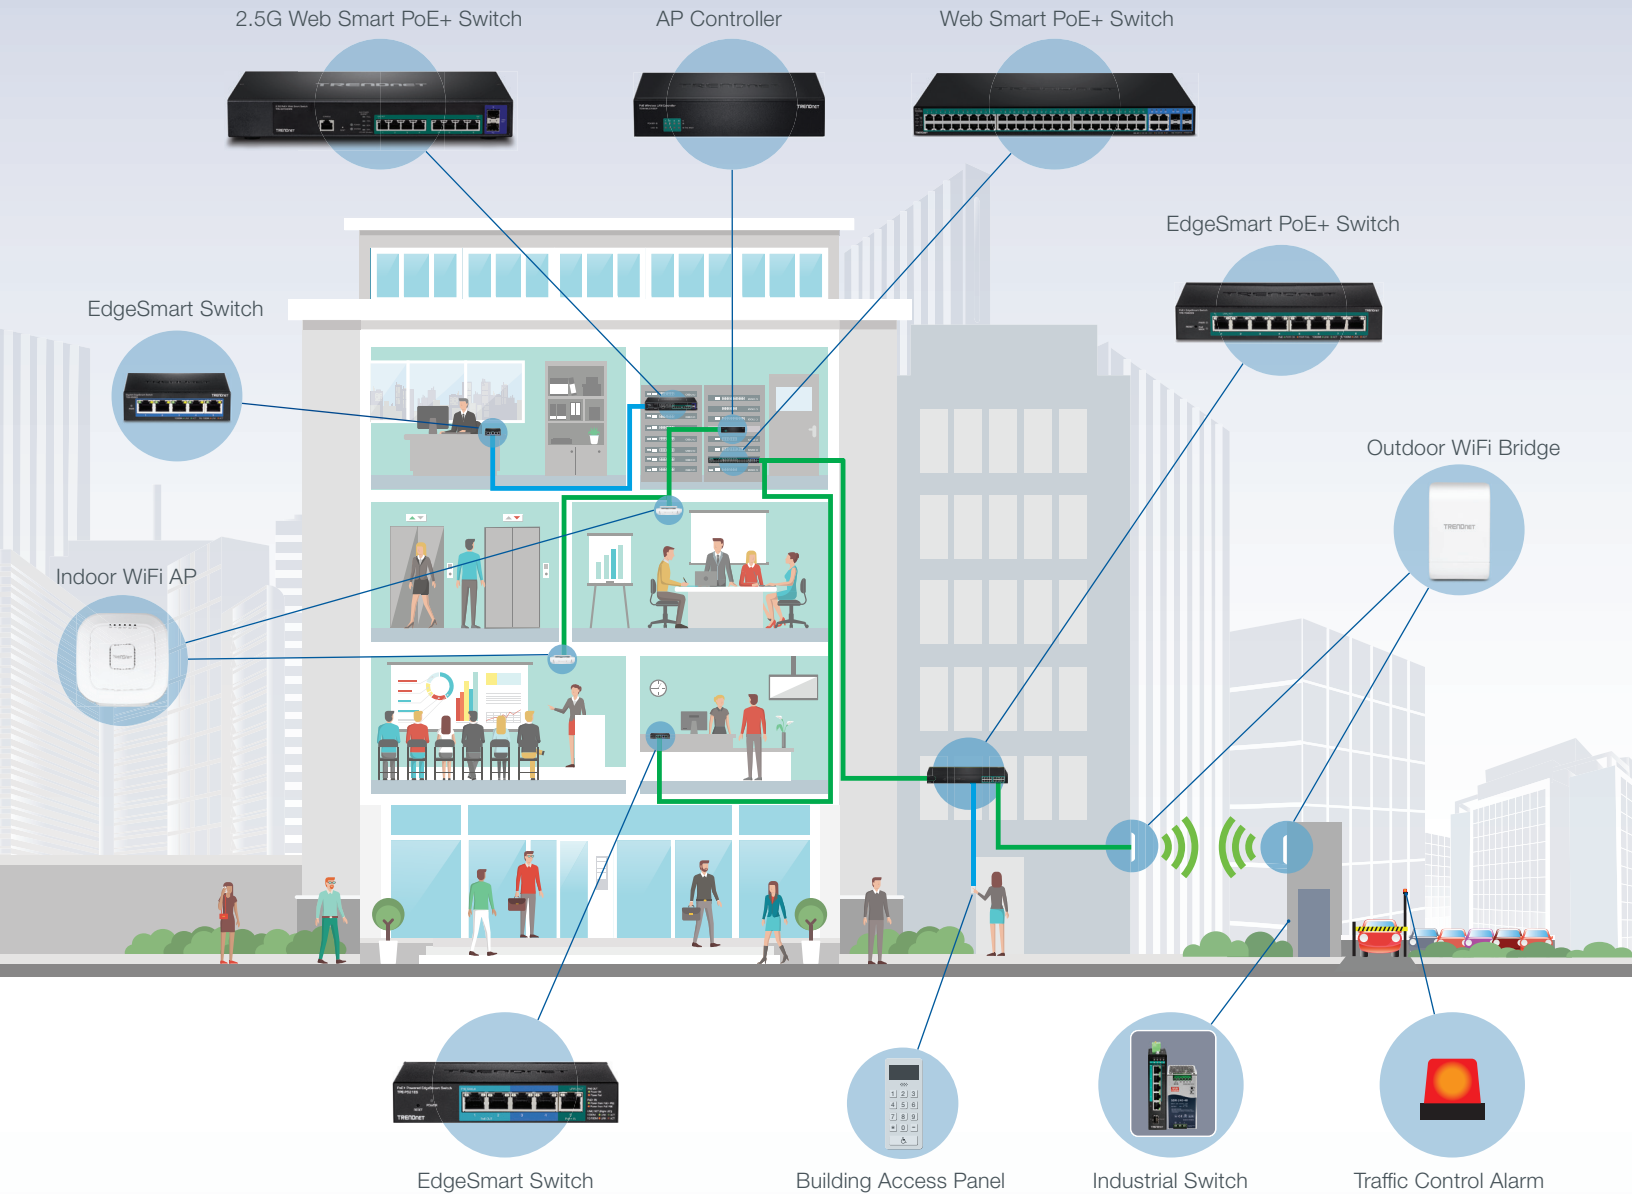

# URBAN SURVEILLANCE

An integrated and networked surveillance solution in high-density urban areas, connected via fiber to a central surveillance command center located offsite. Three directional APs are connected to one central AP per intersection.

**TI-UPG62**  
6-Port Hardened Industrial Gigabit Ultra PoE  
DIN-Rail Switch

**TI-S48048**  
480W, 48V DC, 10A AC to DC DIN-Rail Power  
Supply with PFC Function

**TI-MGBS40**  
1000Base-EX Industrial SFP Single-Mode  
LC Module

# SMB

Connect multiple floors and buildings under one network for seamless interoffice communication. Easily add IP surveillance solutions, access controls, fire and alarm, and more. Ideal for both commercial structures and residential buildings.