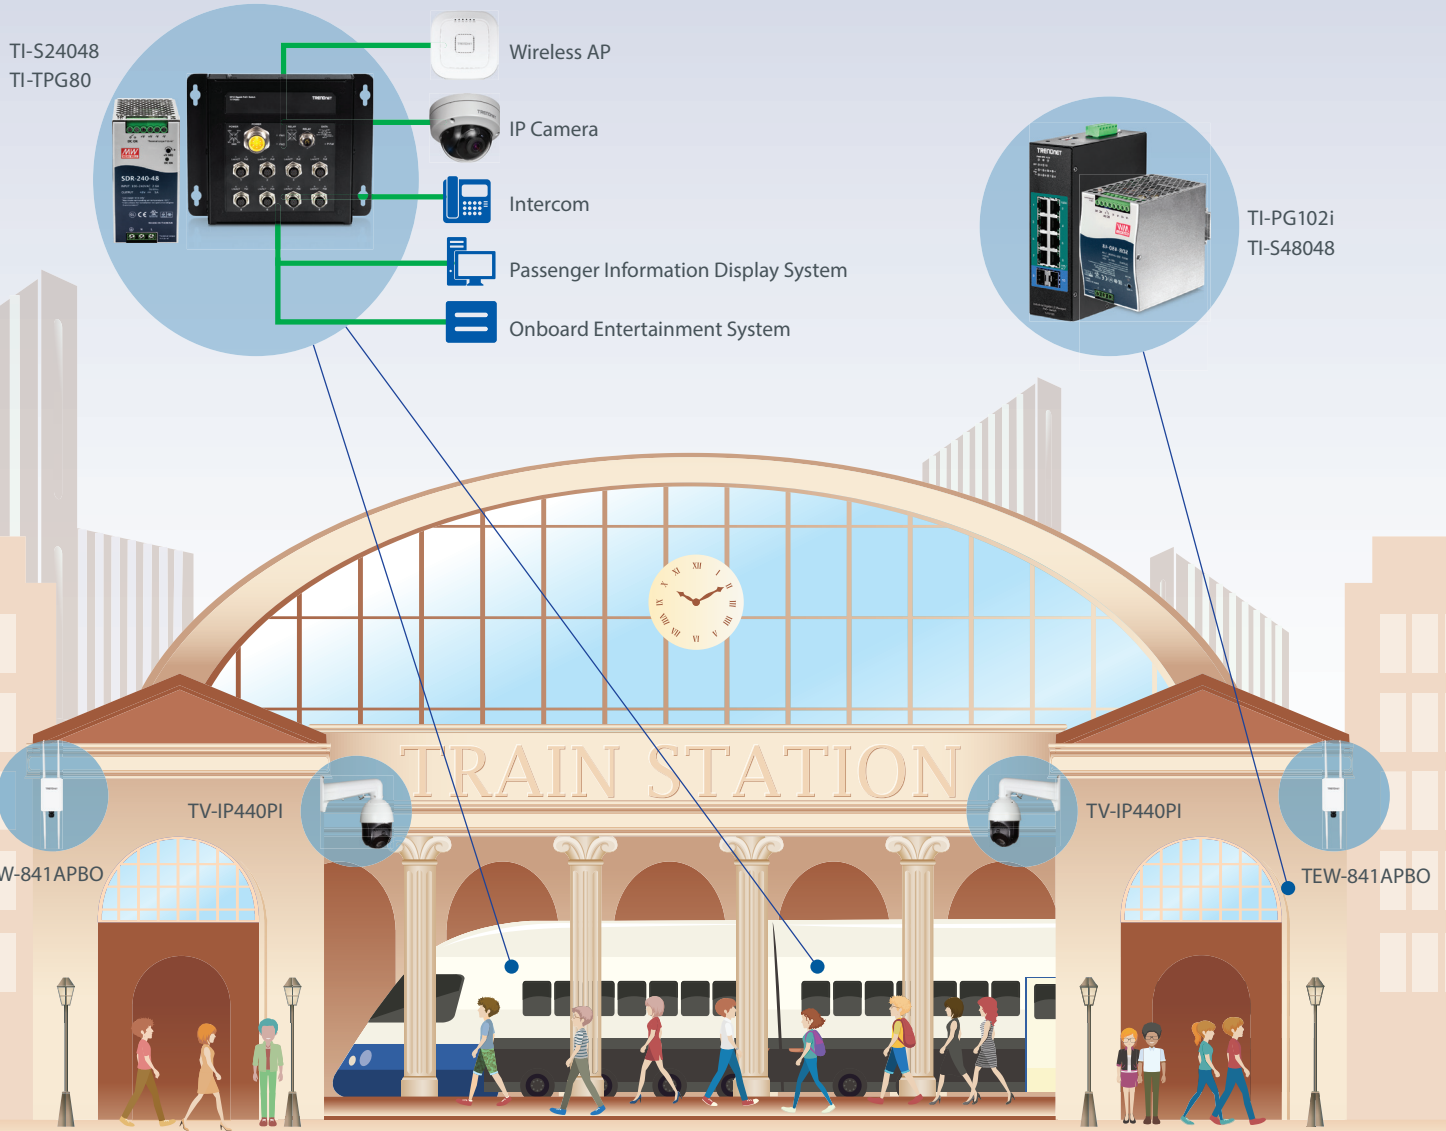

PUBLIC TRANSPORTATION

Network public transportation services while on the go. Specifically designed and tested for transportation and telco applications, add industrial, railway, and surveillance solutions to moving bus, train, and other rolling stock.

Featured TRENDnet Products