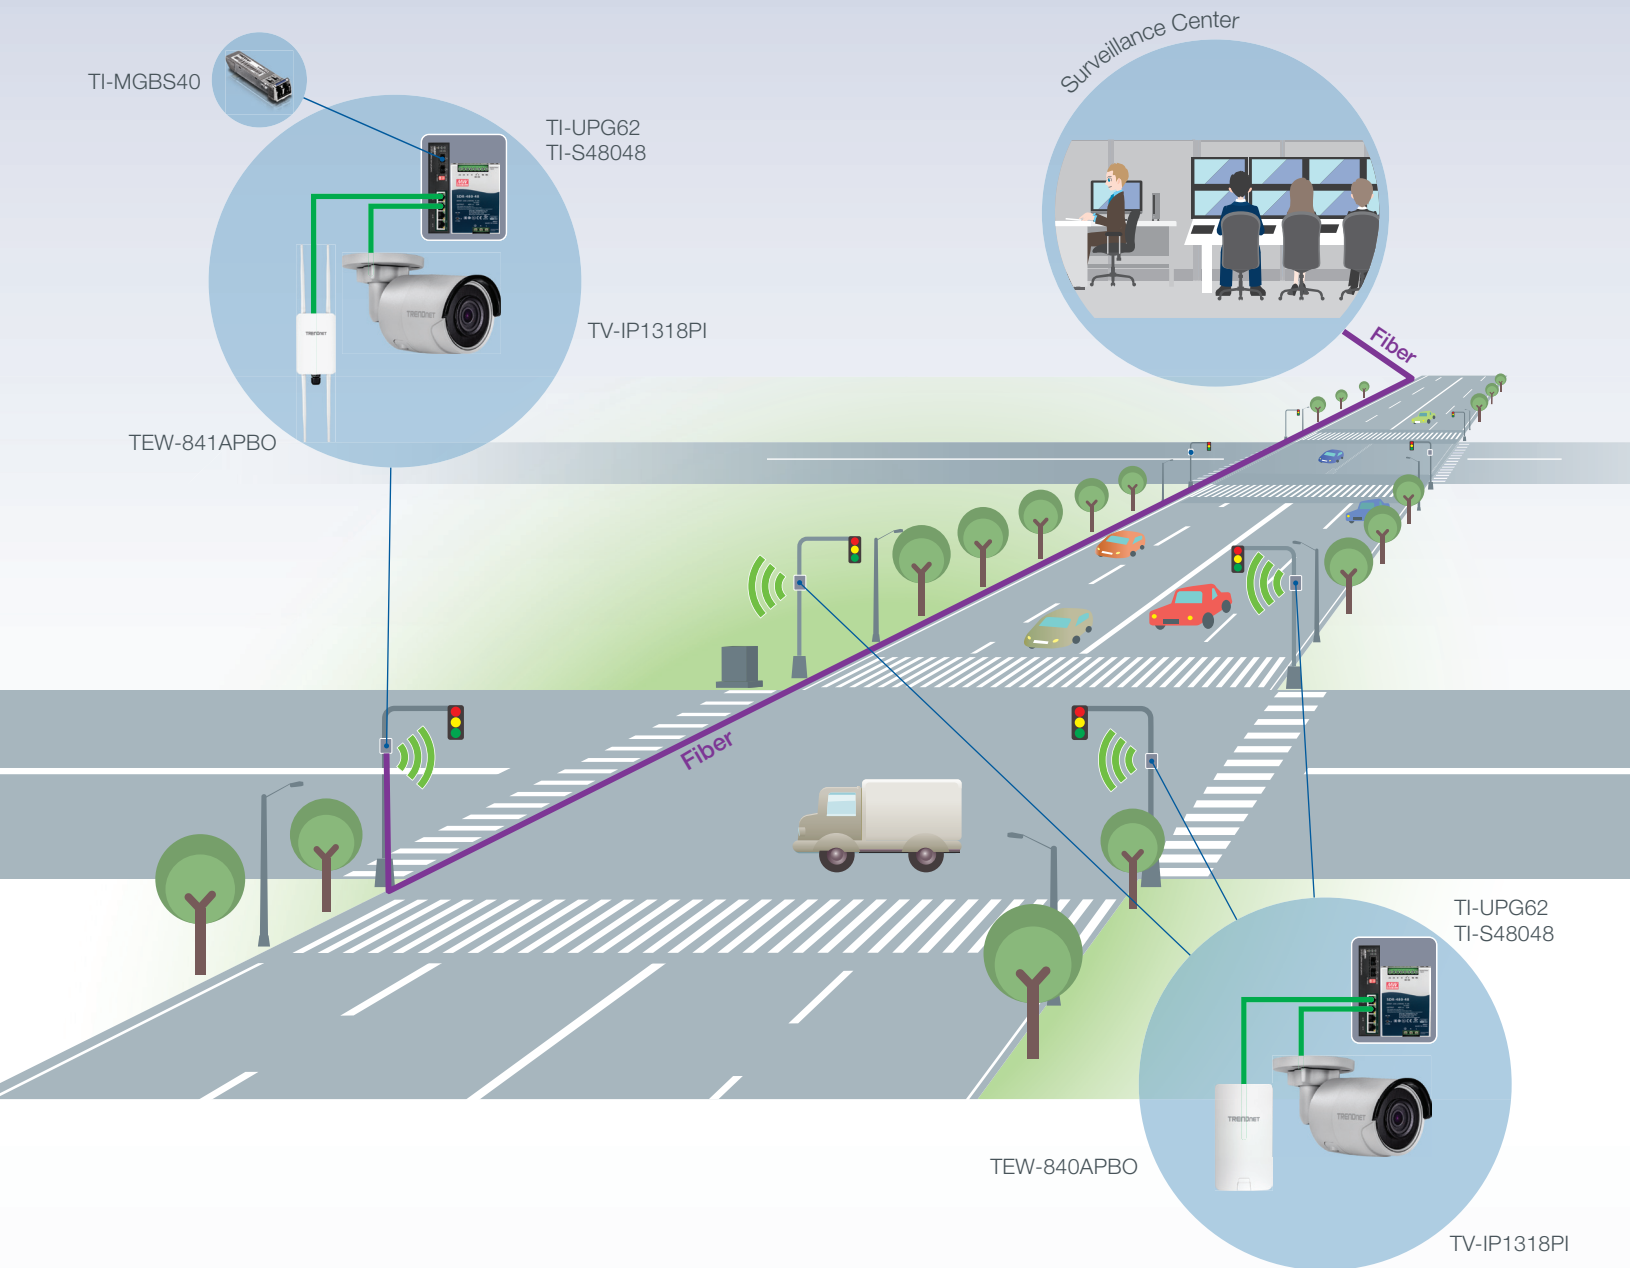

# URBAN SURVEILLANCE

An integrated and networked surveillance solution in high-density urban areas, connected via fiber to a central surveillance command center located offsite. Three directional APs are connected to one central AP per intersection.